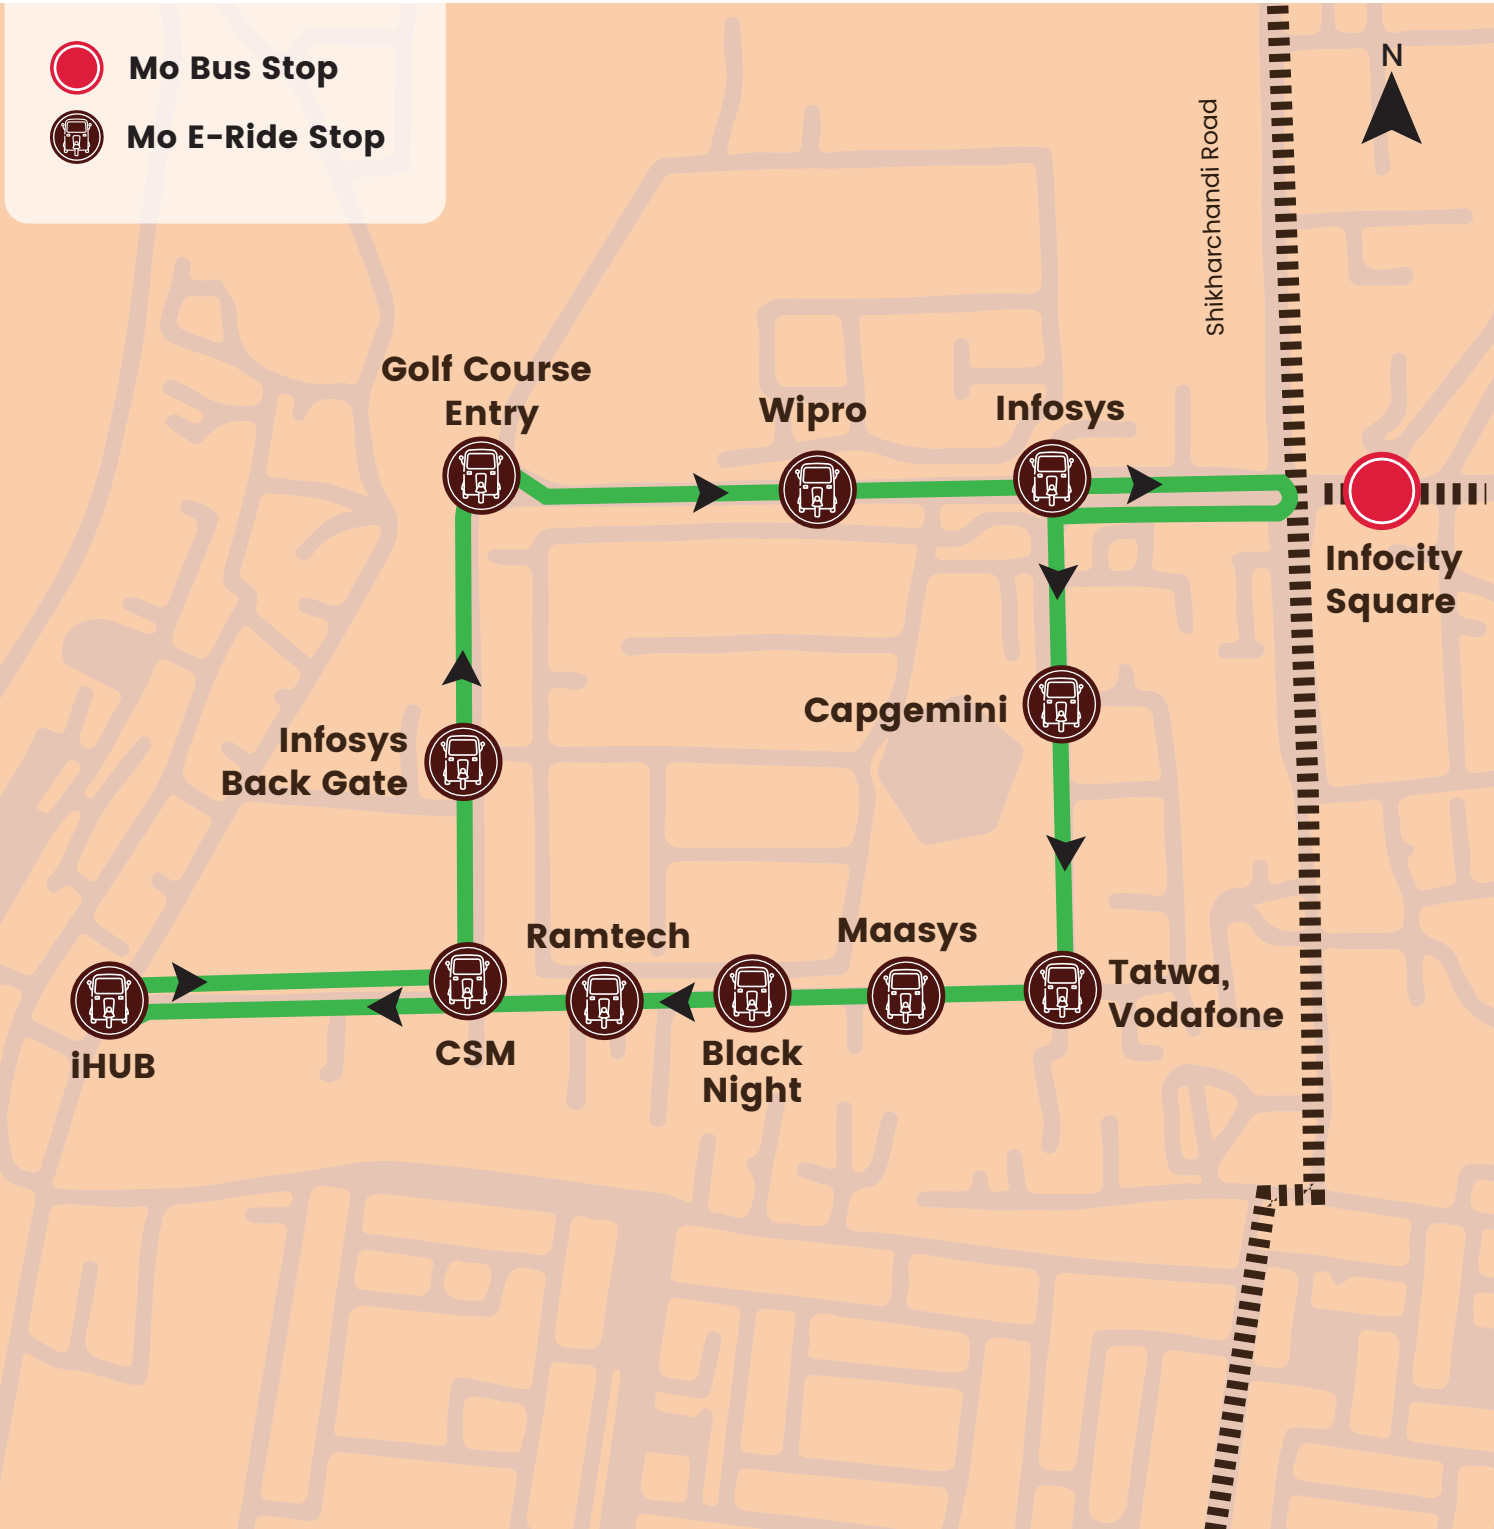

# Pokhariput BQS To OJEE Office

**Operating Hours | 09:00 AM - 06:00 PM**

Available approximately every 20 minutes during peak hours

← Total Route Length: 3.56 Km →

Capital Region  
Urban Transport

# ER-08 Infocity (Loop)

**Operating Hours** | 09:00 AM - 06:00 PM

- Mo Bus Stop
- Mo E-Ride Stop

Available approximately  
every 20 minutes  
during peak hours

Total Route  
Length: 2.8 Km

Capital Region  
Urban Transport

# KIIT Square To Patia Station

**Operating Hours** | 09:00 AM - 06:00 PM

- Mo Bus Stop**
- Mo E-Ride Stop**

Available approximately  
every 20 minutes  
during peak hours

Total Route  
Length: 1.96 Km

Capital Region  
Urban Transport

## Damana Square To OMFED Square

**Operating Hours** | 09:00 AM - 06:00 PM

Available approximately every 20 minutes during peak hours

Total Route Length: 3.08 Km

Capital Region  
Urban Transport