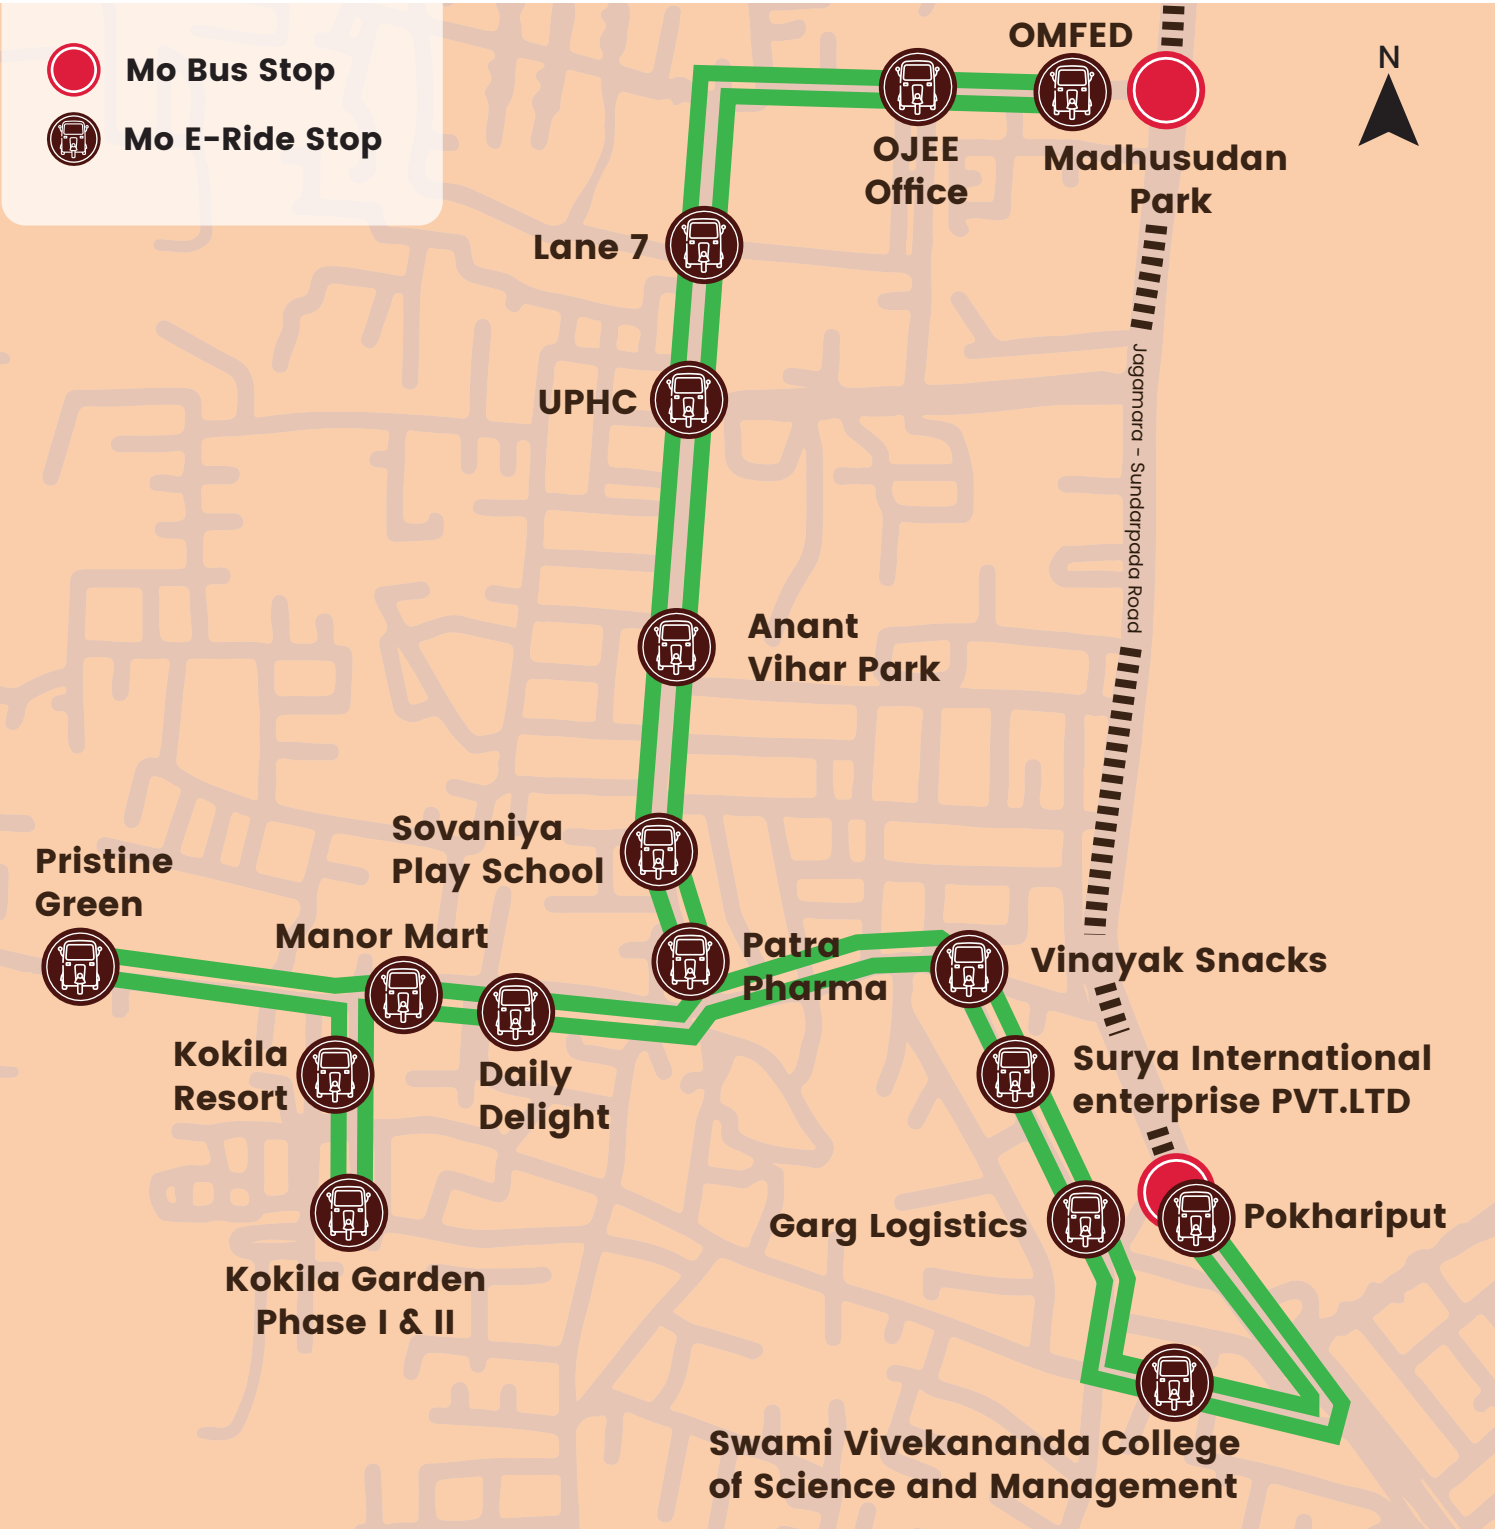

# Sai Enclave (Loop)

**Operating Hours** | 09:00 AM - 06:00 PM

- Mo Bus Stop
- Mo E-Ride Stop

Available approximately  
every 20 minutes  
during peak hours

Total Route  
Length: 2.99 Km

Capital Region  
Urban Transport

# Pokhariput BQS To OJEE Office

**Operating Hours | 09:00 AM - 06:00 PM**

Available approximately every 20 minutes during peak hours

← Total Route Length: 3.56 Km →

Capital Region  
Urban Transport

# ER-08 Infocity (Loop)

**Operating Hours** | 09:00 AM - 06:00 PM

- Mo Bus Stop
- Mo E-Ride Stop

Available approximately  
every 20 minutes  
during peak hours

Total Route  
Length: 2.8 Km

Capital Region  
Urban Transport

## Damana Square To OMFED Square

**Operating Hours** | 09:00 AM - 06:00 PM

Available approximately every 20 minutes during peak hours

Total Route Length: 3.08 Km

Capital Region  
Urban Transport