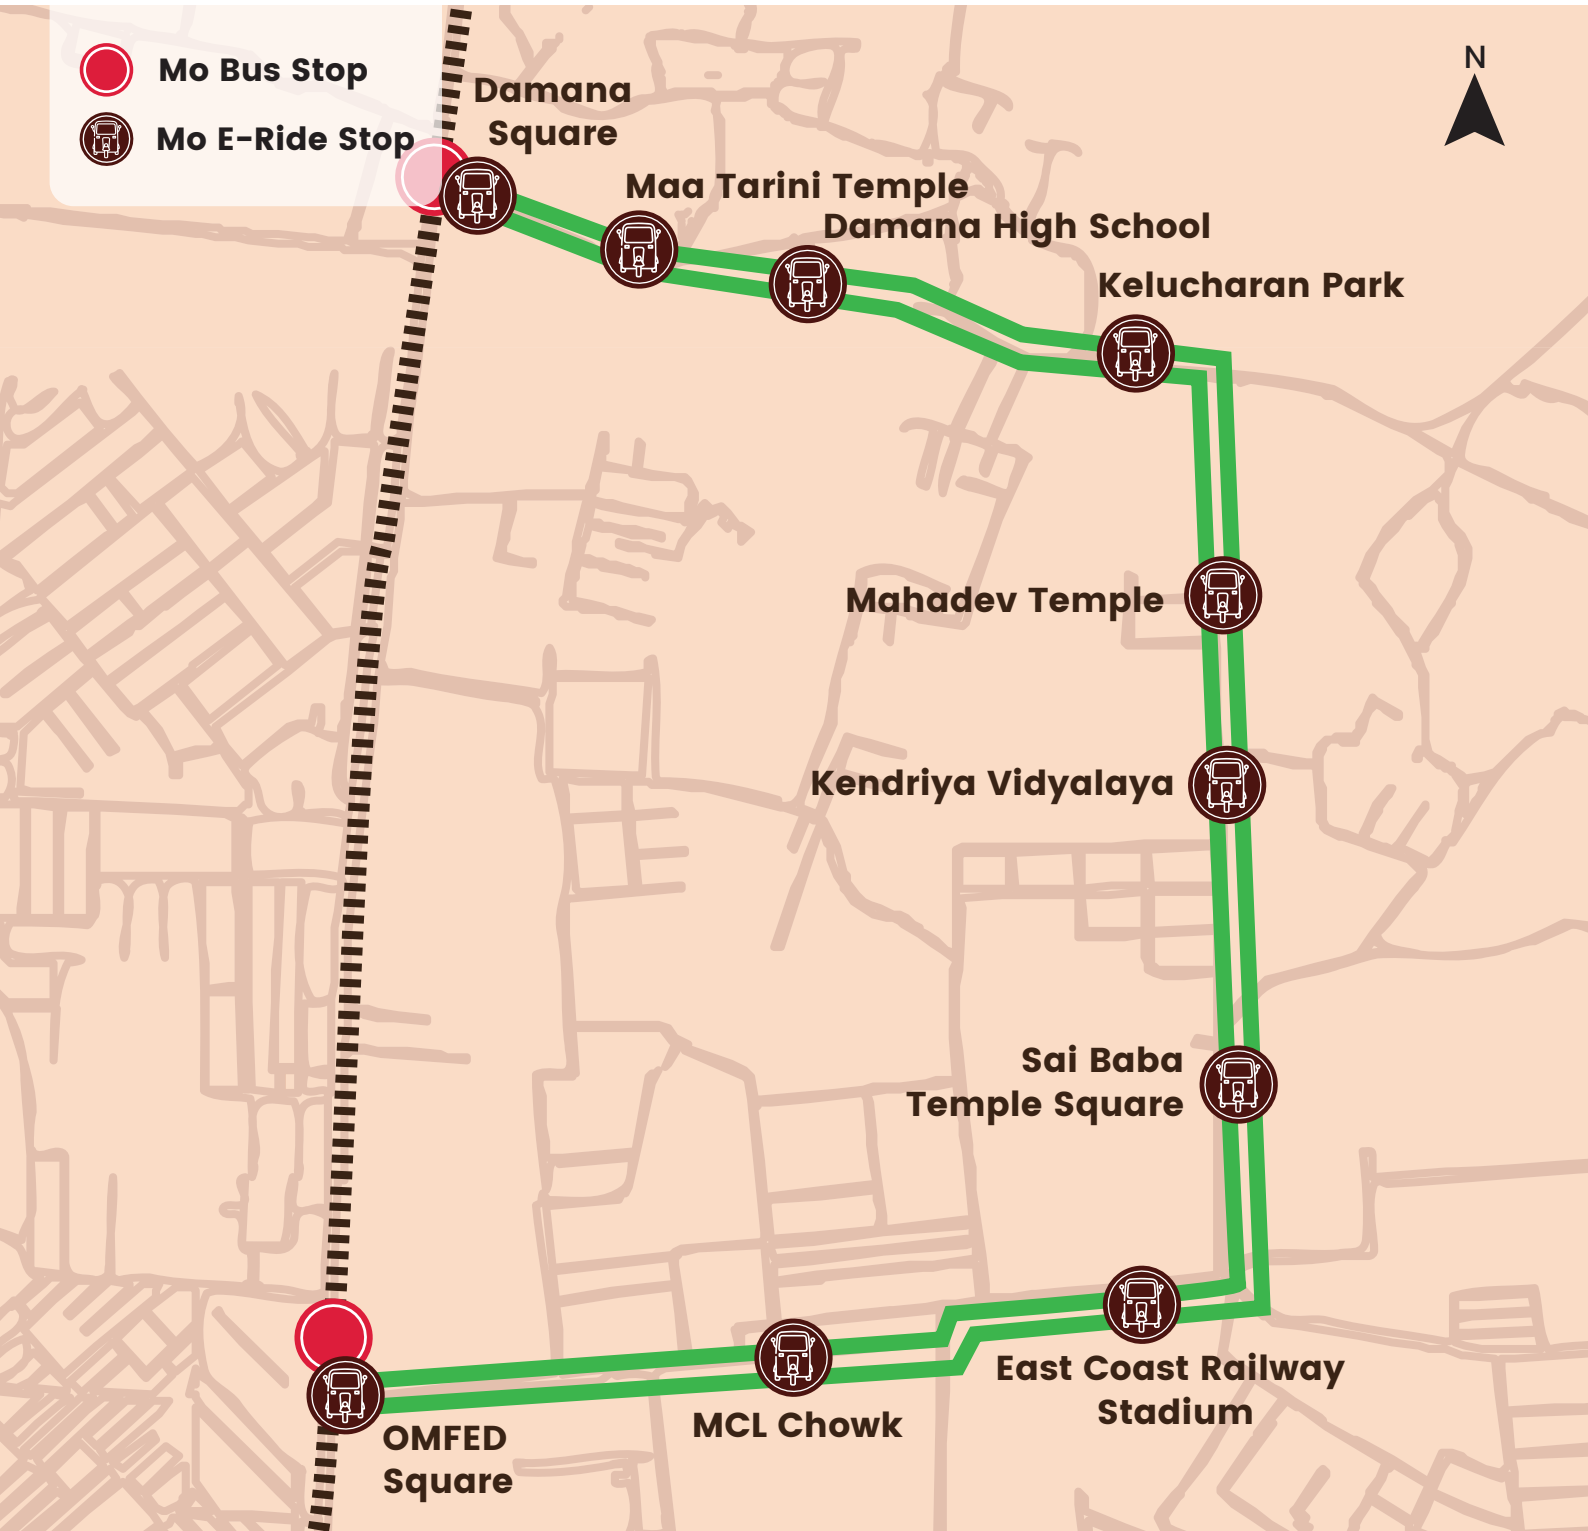

# Sai Enclave (Loop)

**Operating Hours** | 09:00 AM - 06:00 PM

- Mo Bus Stop
- Mo E-Ride Stop

Available approximately  
every 20 minutes  
during peak hours

Total Route  
Length: 2.99 Km

Capital Region  
Urban Transport

## Patrapada K9 To AIIMS Hospital

**Operating Hours** | 09:00 AM - 06:00 PM

- Mo Bus Stop
- Mo E-Ride Stop

Available approximately every 20 minutes during peak hours

Total Route Length: 3.40 Km

Capital Region  
Urban Transport

## Hanuman Mandir BQS To Kalinga Nagar BQS

**Operating Hours** | 09:00 AM - 06:00 PM

- Mo Bus Stop
- Mo E-Ride Stop

Available approximately  
every 20 minutes  
during peak hours

Total Route  
Length: 3.30 Km

## Damana Square To OMFED Square

**Operating Hours** | 09:00 AM - 06:00 PM

Available approximately every 20 minutes during peak hours

Total Route Length: 3.08 Km

Capital Region  
Urban Transport