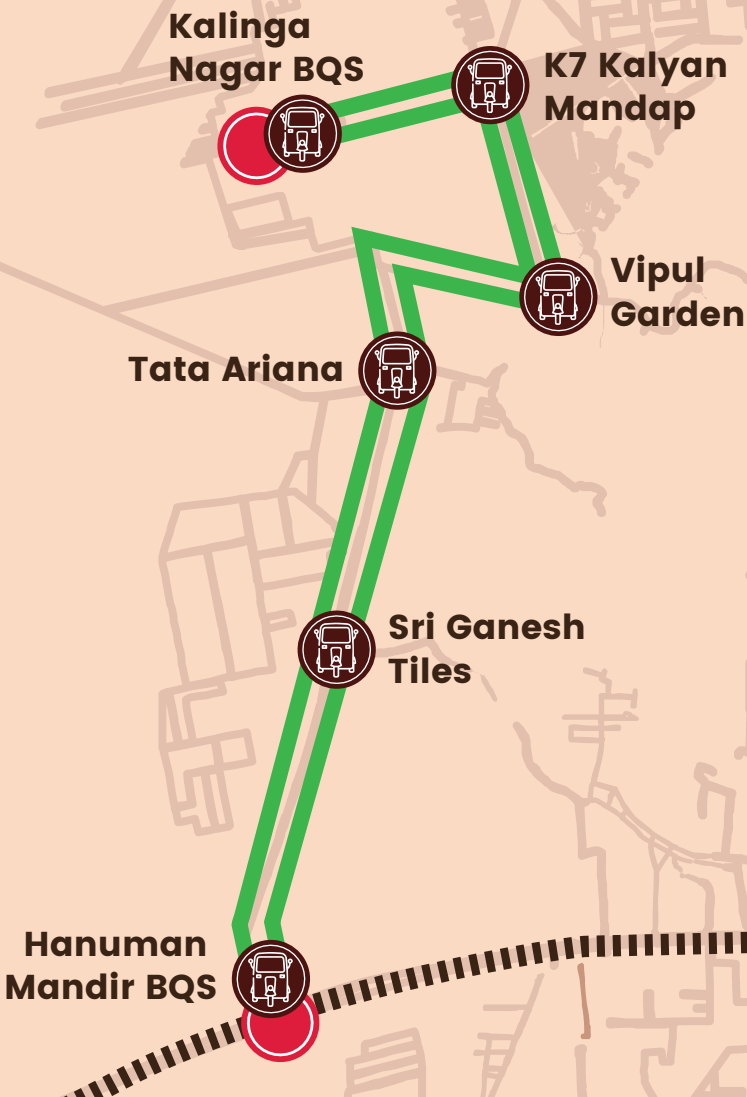

Capital Region
Urban Transport

ER-11

Hanuman Mandir BQS To Kalinga Nagar BQS

Operating Hours | 09:00 AM - 06:00 PM

- Mo Bus Stop
- Mo E-Ride Stop

Available approximately
every 20 minutes
during peak hours

Total Route
Length: 3.30 Km