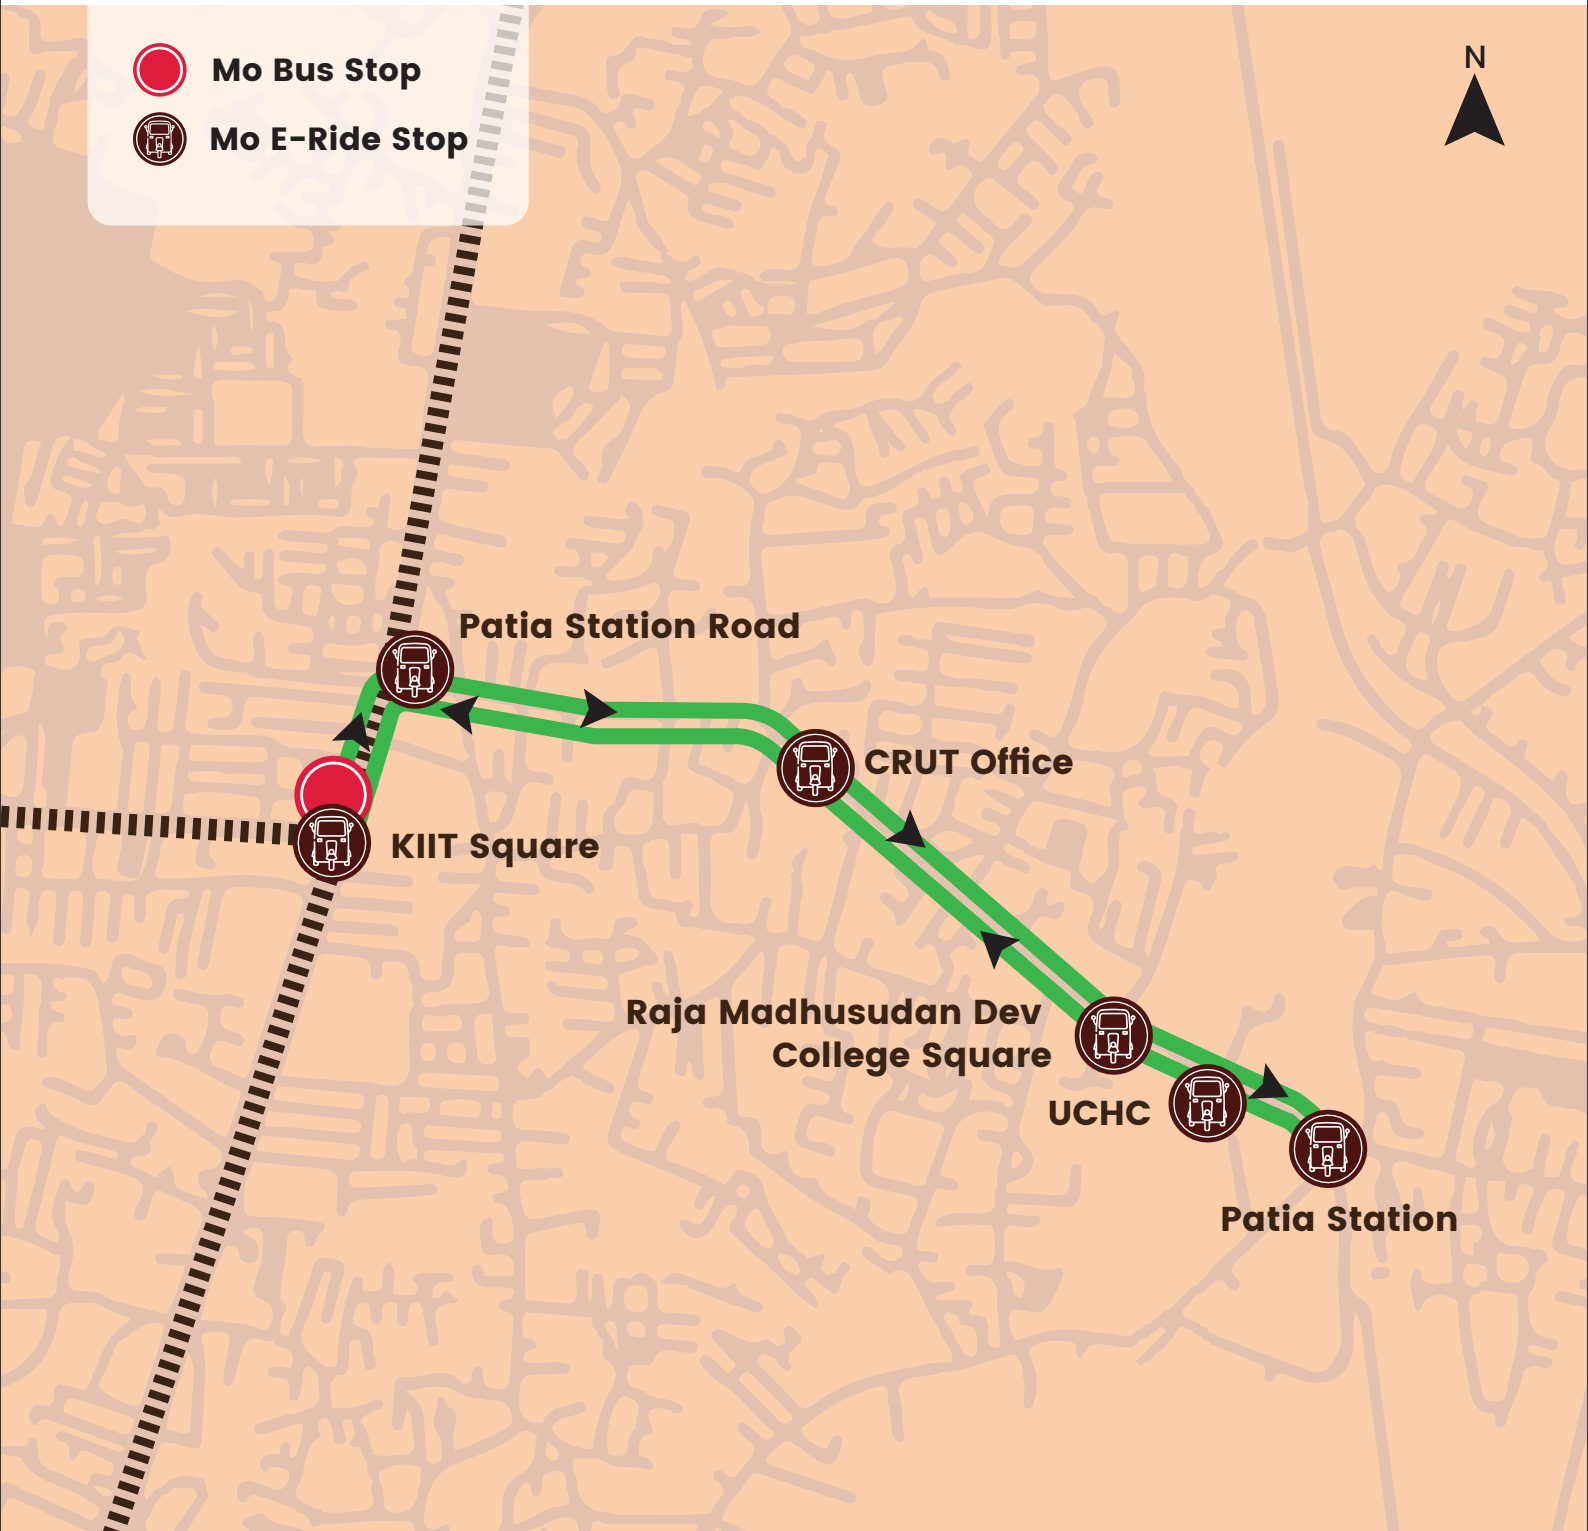

# Pokhariput BQS To OJEE Office

**Operating Hours | 09:00 AM - 06:00 PM**

Available approximately every 20 minutes during peak hours

← Total Route Length: 3.56 Km →

Capital Region  
Urban Transport

# ER-08 Infocity (Loop)

**Operating Hours** | 09:00 AM - 06:00 PM

- Mo Bus Stop
- Mo E-Ride Stop

Available approximately  
every 20 minutes  
during peak hours

Total Route  
Length: 2.8 Km

Capital Region  
Urban Transport

# KIIT Square To Patia Station

**Operating Hours** | 09:00 AM - 06:00 PM

- Mo Bus Stop**
- Mo E-Ride Stop**

Available approximately  
every 20 minutes  
during peak hours

Total Route  
Length: 1.96 Km

Capital Region  
Urban Transport

## Damana Square To OMFED Square

**Operating Hours** | 09:00 AM - 06:00 PM

Available approximately every 20 minutes during peak hours

Total Route Length: 3.08 Km

Capital Region  
Urban Transport