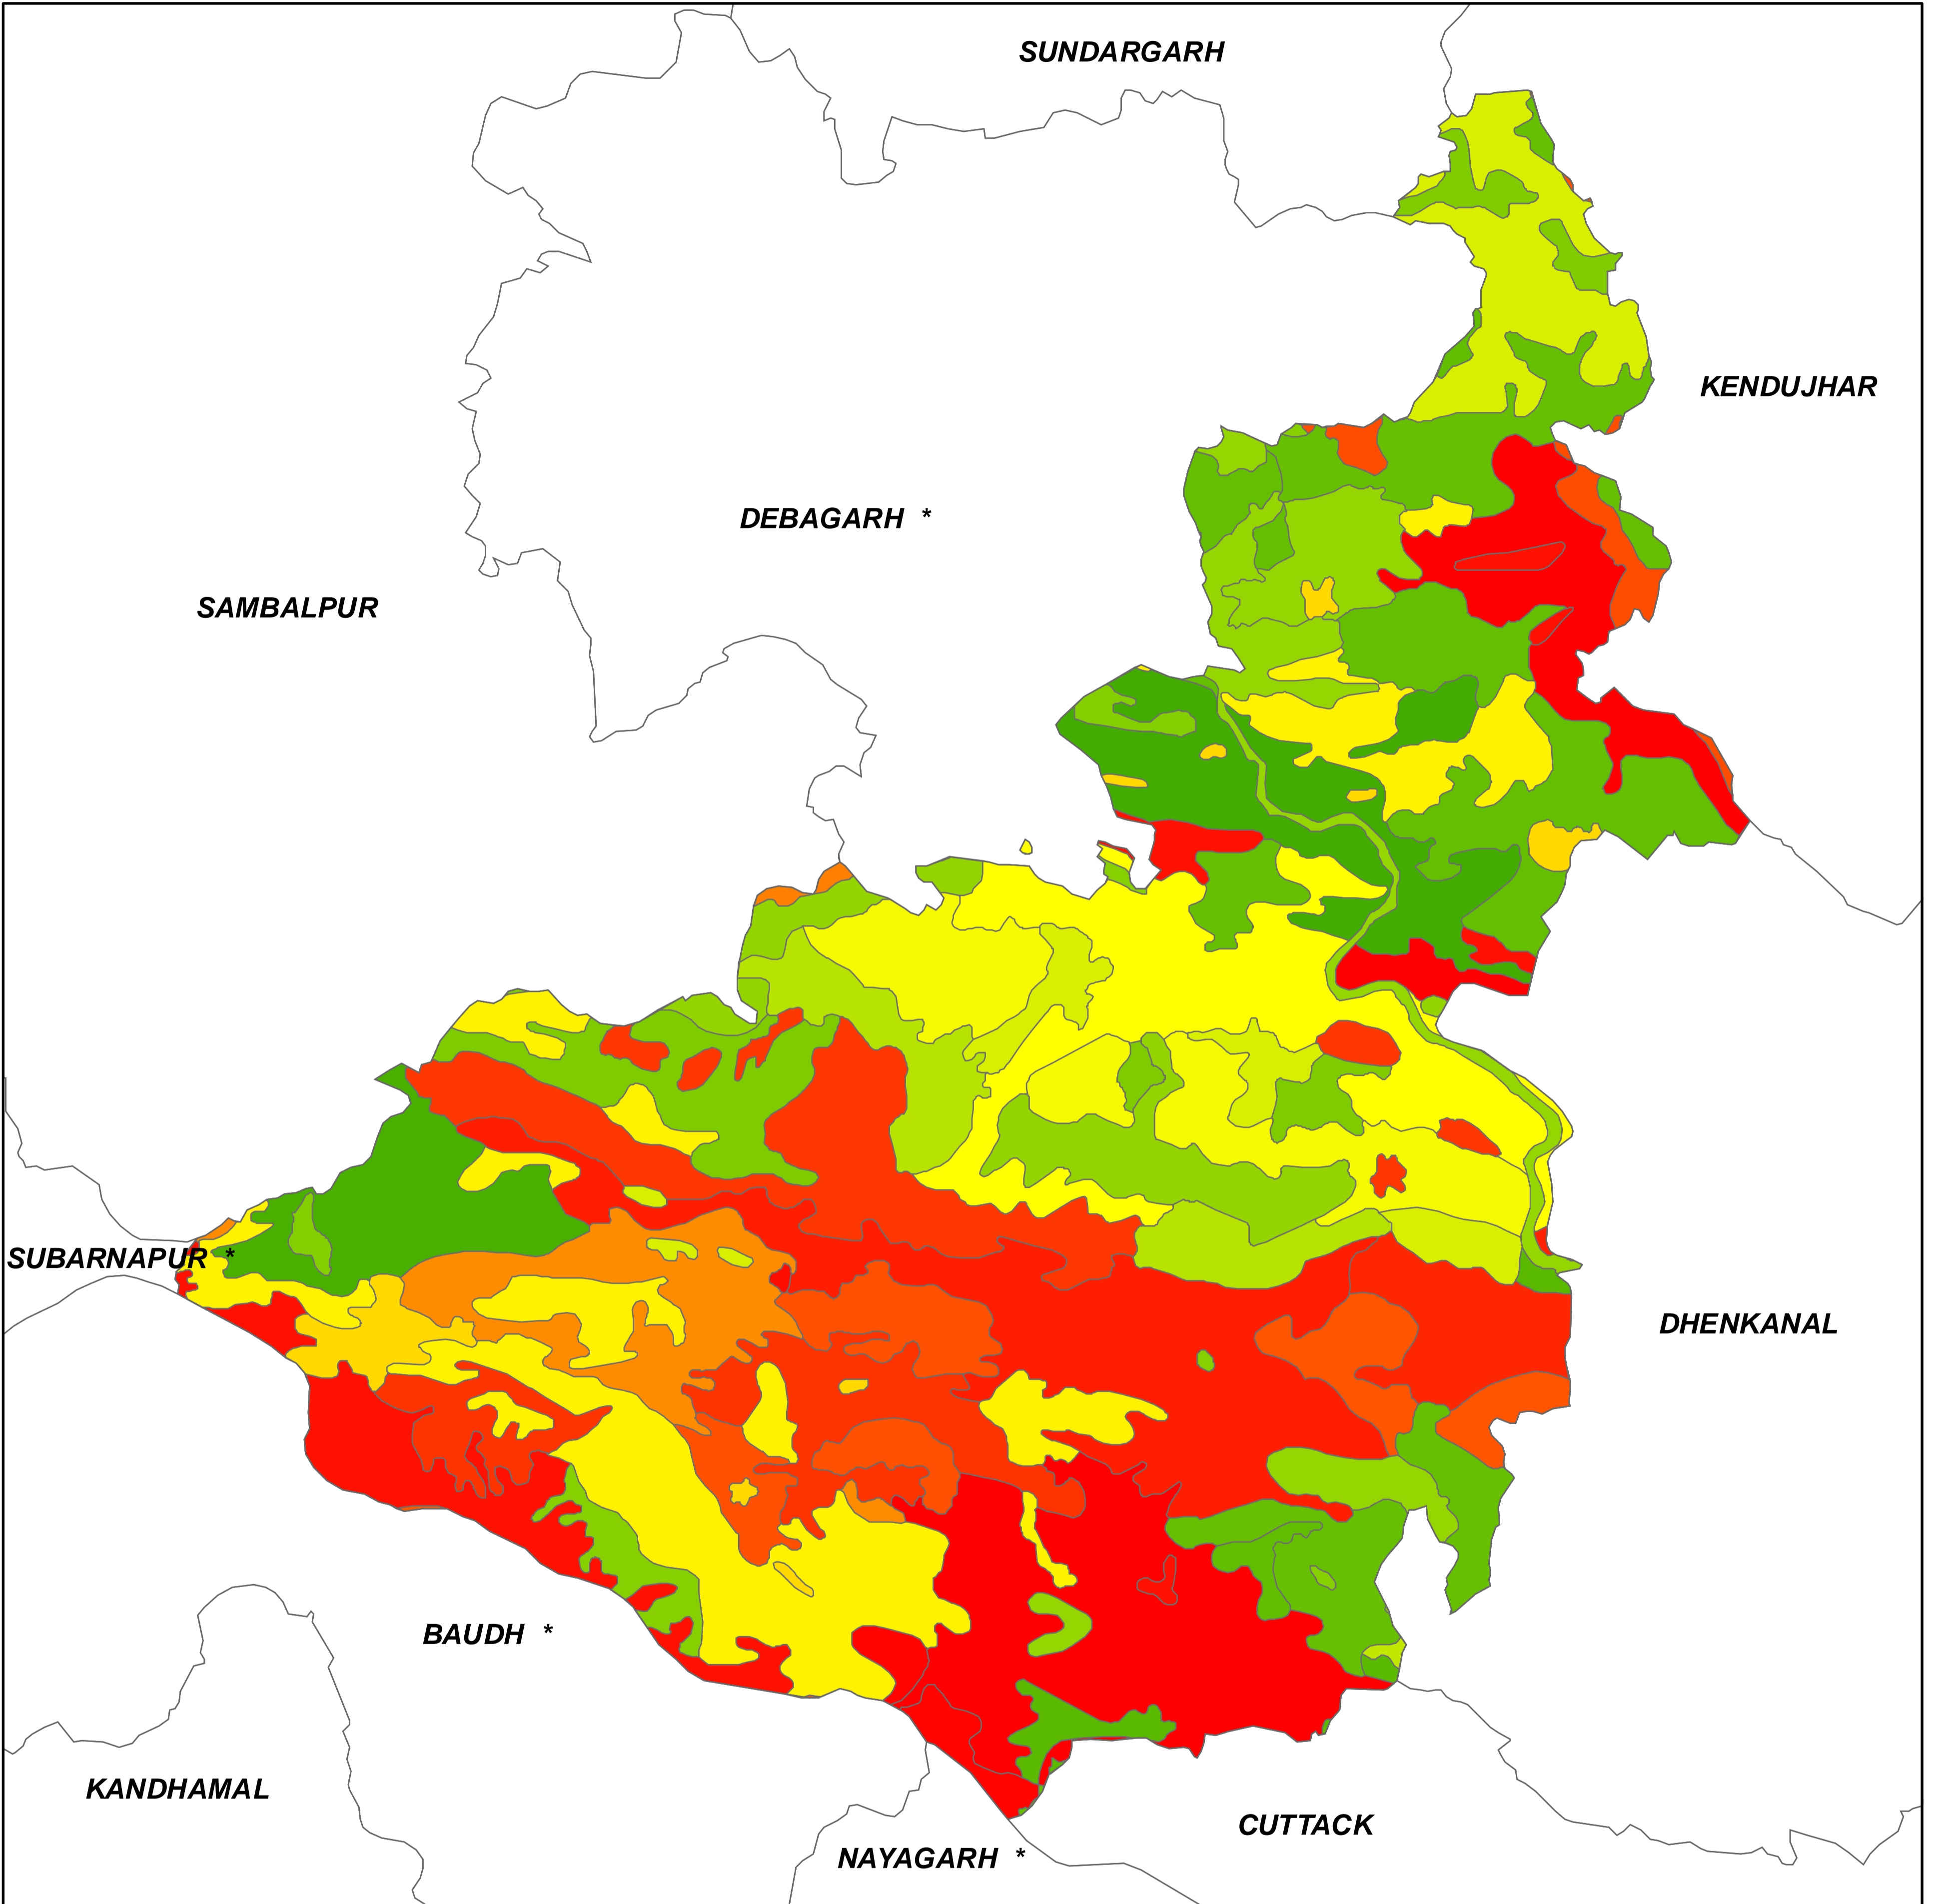

DISTRICT ATLAS - ANGUL

Legend

- State Boundary
- District Boundary

SOIL MAP

2

0 4 8 16 24 32 40 km

Source : SOI